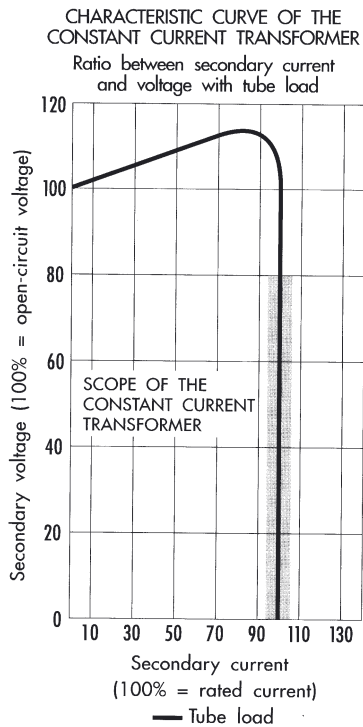

Types C, CE, and EE

TECHNICAL SPECIFICATIONS

Order Number	Type	Primary 230 V 50 Hz $\cos \varphi 0.55$		Secondary		ELP	IP	Dimensions (mm)			Weight kg
		VA	A	V	mA			Length/ fixing	Height	Width	
11726	N 40/1 CE	40	0.16	990	40	e	00	174/158	63	52	1.5
11724	N 40/1.3 CE	52	0.21	1300	40	e	00	174/158	63	52	1.5
11722	N 40/2 CE	80	0.32	2000	40	e	00	174/158	63	52	1.6
11711	N 20/1 C	20	0.08	990	20	-	00	174/158	63	52	1.5
11709	N 20/2 C	40	0.16	2000	20	-	00	174/158	63	52	1.5
11707	N 40/1 C	40	0.16	990	40	-	00	174/158	63	52	1.5
11352	N 40/1 EE	40	0.16	990	40	e	00	174/158	63	52	1.5
11350	N 50/1 EE	50	0.29	990	50	e	00	174/158	63	52	1.6
11351	N 25/2 EE	50	0.29	2000	25	e	00	174/158	63	52	1.6

11729 Cap to protect connectors. 2 pcs needed/transformer.

Neoncomp Oy
Kaarinantie 700
FIN-20540 TURKU
Finland

Telephone
+ 358 2 275 9230
Telefax
+ 358 2 275 9240

Business ID 0500530-2
VAT No FI05005302
www.neoncomp.fi
Residence: Kaarina