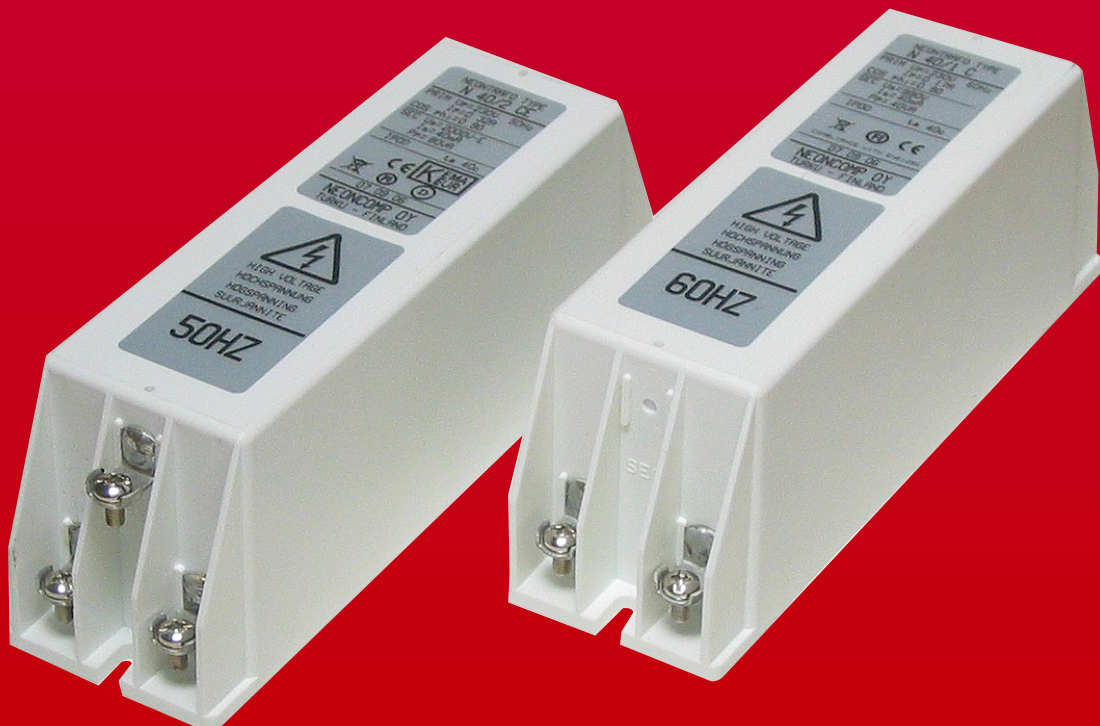

CONSTANT CURRENT AND TRADITIONAL TRANSFORMERS

Types C, CE, and EE

- Extreme durability
- 50 Hz and 60 Hz models available
- 60 Hz model designed especially for cruise ships
- Constant Current models simplify the neon tube designing
- Earth Leakage protection in EE and CE models with an external unit
- Vacuum moulded to reduce noise and vibration
- Easy installation directly to a metal surface
- Small size and weight
- Fullfills EN and IEC regulations

Where competition is as toughest, the manufacturer with the most advanced product has an advantage. Neoncomp product development is based on extensive know-how in neon light technology. Neoncomp is the only manufacturer of neon transformers in the Nordic countries. Since 1956 we have manufactured compact high-voltage transformers and lighting components for use in the harsh Nordic environment. Neoncomp has been certified for the ISO 9001 and ISO 14001 quality standards. The quality of our products is based on the expertise of our employees, excellent means of production, a careful selection of raw materials and thorough quality testing.

Types C, CE, and EE

TECHNICAL SPECIFICATIONS

Order Number	Type	Primary 230 V 50 Hz $\cos \varphi 0.55$		Secondary		ELP	IP	Dimensions (mm)			Weight kg
		VA	A	V	mA			Length/ fixing	Height	Width	
11726	N 40/1 CE	40	0.16	990	40	e	00	174/158	63	52	1.5
11724	N 40/1.3 CE	52	0.21	1300	40	e	00	174/158	63	52	1.5
11722	N 40/2 CE	80	0.32	2000	40	e	00	174/158	63	52	1.6
11711	N 20/1 C	20	0.08	990	20	-	00	174/158	63	52	1.5
11709	N 20/2 C	40	0.16	2000	20	-	00	174/158	63	52	1.5
11707	N 40/1 C	40	0.16	990	40	-	00	174/158	63	52	1.5
11352	N 40/1 EE	40	0.16	990	40	e	00	174/158	63	52	1.5
11350	N 50/1 EE	50	0.29	990	50	e	00	174/158	63	52	1.6
11351	N 25/2 EE	50	0.29	2000	25	e	00	174/158	63	52	1.6